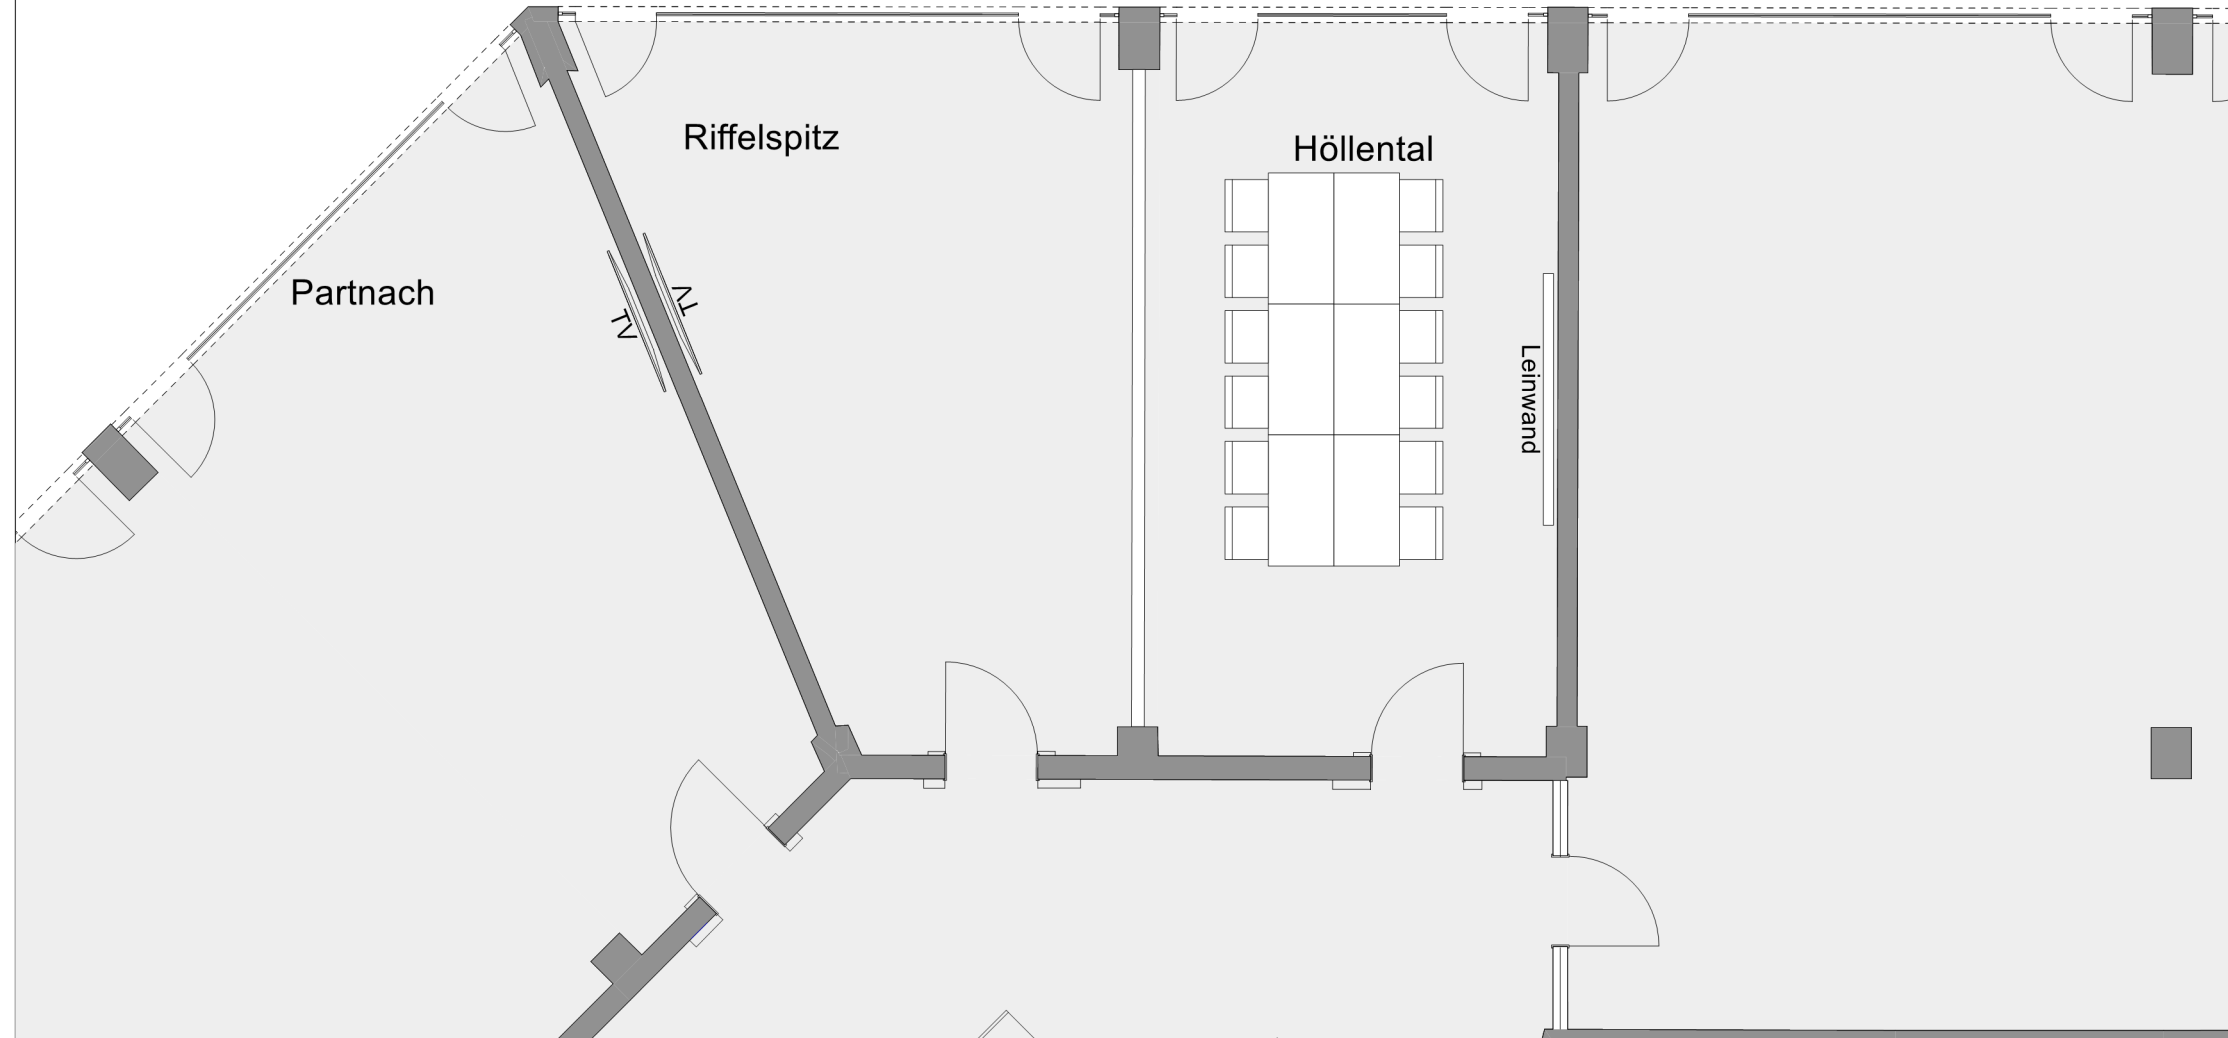

**HOTEL AM BADERSEE**  
ZUGSPITZDORF GRAINAU

**Floor:**  
Floor 1

**Room:**  
Höllental

**Setup:**  
Block

**Persons:**  
12 Persons

Dream away, breathe in the atmosphere, be inspired and indulge your senses.  
Welcome to Hotel am Badersee.